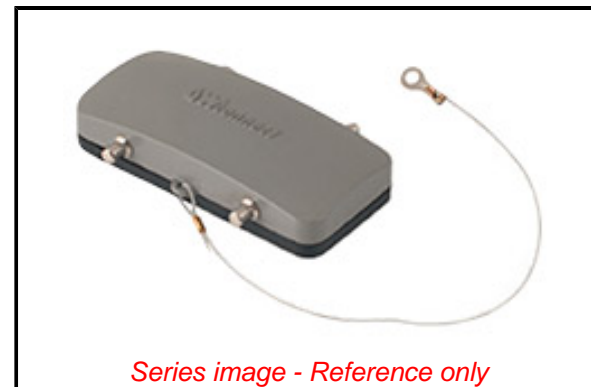

PLEASE CHECK WWW.MOLEX.COM FOR LATEST PART INFORMATION

Part Number: [0936013334](#)
Status: **Active**
Overview: GWconnect Heavy Duty Connectors (HDC)
Description: GWconnect STD - Standard, Double Locking Cover, Die-cast Aluminum, with 4 Pegs, with Gasket, Size 24B «104x27», Grey

Documents:

[RoHS Certificate of Compliance (PDF)](#)

Agency Certification

CSA 256883
UL E249674

General

Product Family Industrial Connectors / Enclosures
Series [93601](#)
Comments With nylon wire tether line.
Component Size 24B «104X27»
Component Type Cover
IP Rating IP66
Overview [GWconnect Heavy Duty Connectors (HDC)](#)
Product Category Heavy Duty Connectors
Product Name GWconnect
Taxonomy Heavy-Duty Connectors
Type STD
UPC 887191884752

Physical

Cover Coating Polyester Powder
Cover Color Grey RAL 7037
Lock to Mating Part Yes
Material - Cover Die-cast Aluminum
Material - Peg Stainless Steel
Net Weight 75.000/g
Number of Pegs 4
Packaging Type Bag

Electrical

Voltage - Maximum 500V

Material Info

Engineering Number 7824.5122.0

Series image - Reference only

EU ELV

Not Relevant

EU RoHS

Compliant

REACH SVHC

Not Contained Per -
D(2022)4187-DC (10
June 2022)

Halogen-Free

Status

Low-Halogen

For more information, please visit [Contact US](#)

China ROHS

ELV

RoHS Phthalates

ZZCERT_CE -

Declaration of

Conformity

Green Image

Not Relevant

Not Contained

CER_4000400780_00_000.pdf

Search Parts in this Series

[93601](#) Series

Use With

Size 24B «104x27» Inserts with 4 Pegs